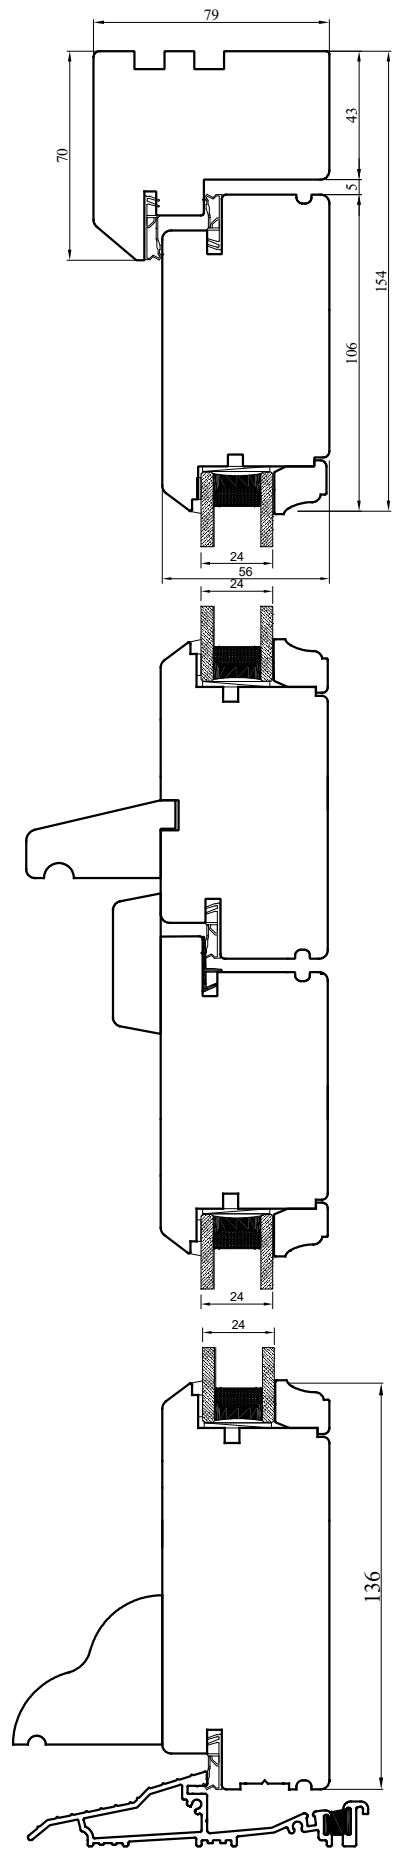

wooden cill

Aluminium treshold
+subcill 150x40

Aluminium treshold

STABLEDOOR IN

ALL DIMENSIONS IN mm
GENERAL TOLERANCE +/- 0,5mm

LAMB GLAZING at drawing