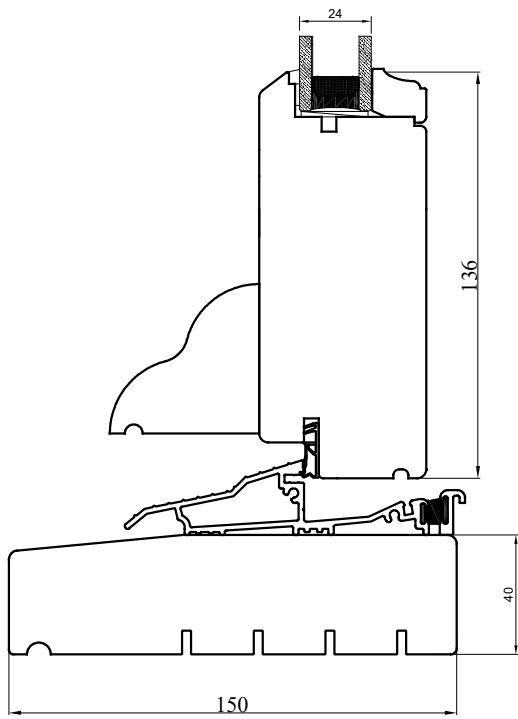

wooden cill

Aluminium treshold
+subcill 150x40

Aluminium treshold

STABLEDOOR IN

ALL DIMENSIONS IN mm
GENERAL TOLERANCE +/- 0,5mm

LAMB GLAZING at drawing